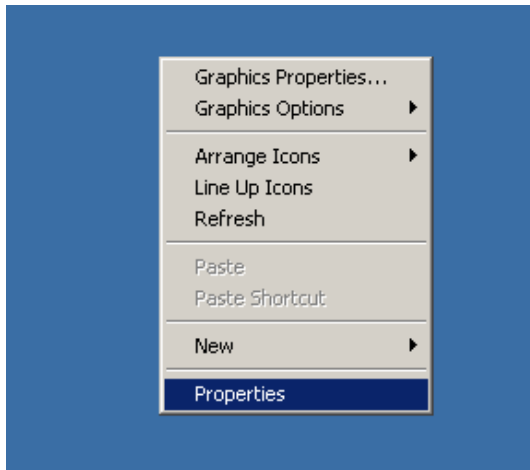

How to check the Screen Resolution on your PC for MI View or HRSD

1. Right-click your desktop
2. You will see a drop-down menu, click on **Properties** on the bottom

3. Go to the **Settings Tab**

4. Make sure the **Screen Area** is set to **1024 by 768 pixels**
5. Click Apply, then OK