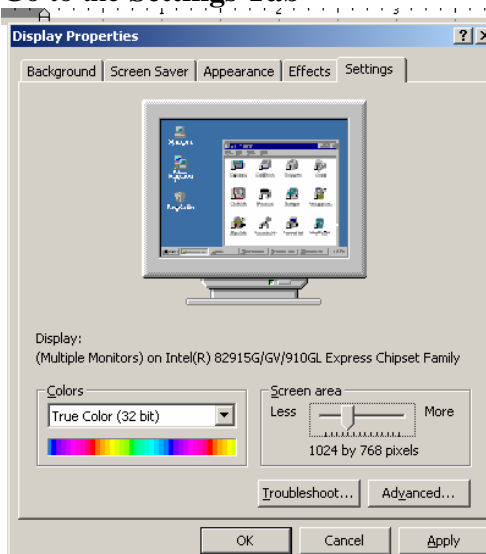

How to check the Screen Resolution on your PC for MI View or HRSD

1. Right-click your desktop
2. You will see a drop-down menu, click on **Properties** on the bottom

3. Go to the **Settings Tab**

4. Make sure the **Screen Area** is set to **1024 by 768 pixels**
5. Click Apply, then OK